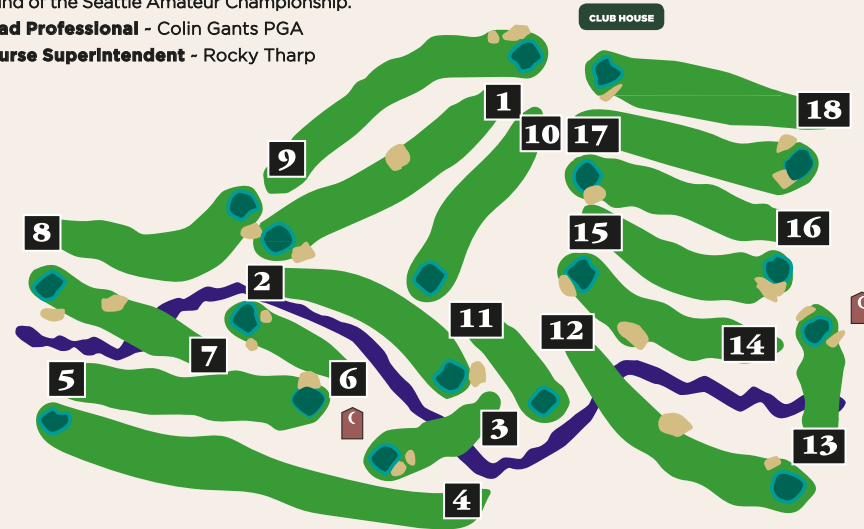

BLACK	Men 71.5 / 125	Women WSGA/NR	551	349	124	548	454	198	328	412	569	3533
BLUE	Men 69.4 / 123	Women 75.4 / 128	544	320	121	524	432	170	322	401	551	3385
WHITE	Men 67.9 / 121	Women 73.3 / 126	513	301	118	495	393	144	309	372	523	3168
GREEN	Men 65.9 / 110	Women 70.6 / 120	479	278	115	442	369	121	305	345	485	2939
PURPLE	Men 64.2 / 100	Women 68.7 / 115	400	278	115	442	369	121	305	301	396	2727
GOLD	Men 62.5 / 97	Women 66.2 / 110	400	278	115	387	309	121	220	301	396	2527
PAR			5	4	3	5	4	3	4	4	5	37
HOLE LOCATION CHART	NAME		1	2	3	4	5	6	7	8	9	OUT
HANDICAP HOLES			5	11	17	1	9	13	15	7	3	

WEST SEATTLE GOLF COURSE

PACE OF PLAY GUIDELINES We require you to keep up with the group in front of you. Please play ready golf and do not fall out of position. If you fall behind, you may be approached by a Player Assistant.

COURSE DESCRIPTION West Seattle GC was designed by two-time US Amateur Champion **H. Chandler Egan** and opened in 1940. WSGC was the host of the USGA National Public Links in 1953 and annually hosts the final round of the Seattle Amateur Championship.

Head Professional - Colin Gants PGA

Course Superintendent - Rocky Tharp

Scorer:

Player:

Date: